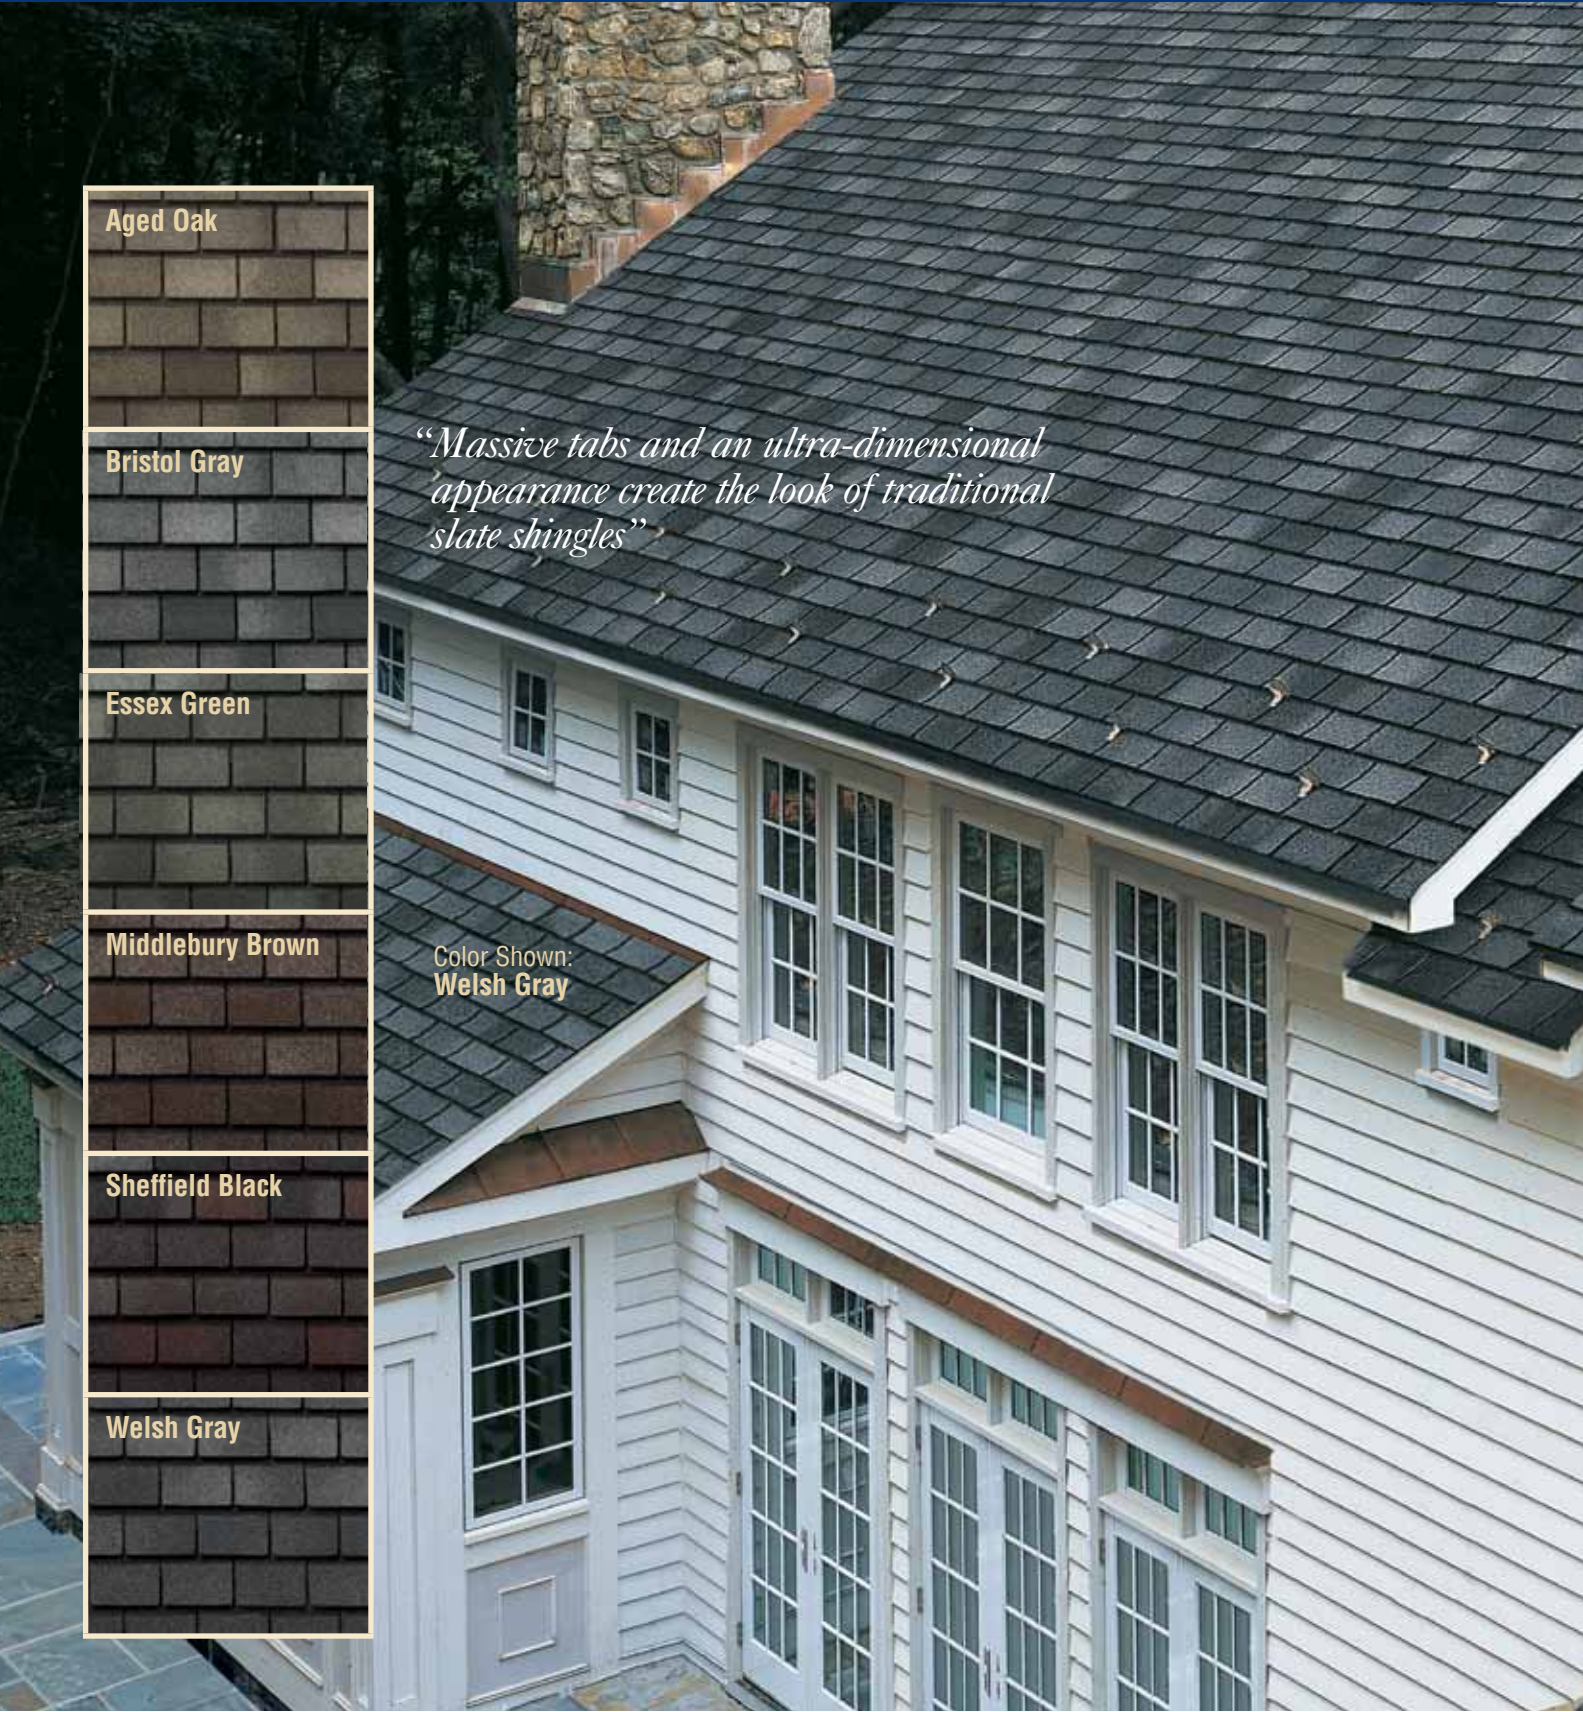

# GRANDSLATE™

LIFETIME *Designer* SHINGLES

Aged Oak

Bristol Gray

Essex Green

Middlebury Brown

Sheffield Black

Welsh Gray

*“Massive tabs and an ultra-dimensional appearance create the look of traditional slate shingles”*

Color Shown:  
**Welsh Gray**